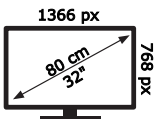

# ENERG

TELEFUNKEN

TE32553B45V2DZ

**32** kWh/1000h

ABCDEF **G**

**45** kWh/1000h

50654571